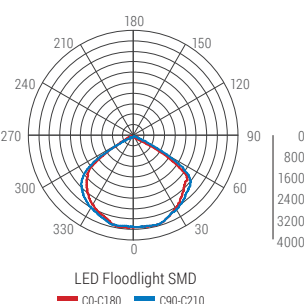

Diagram of light intensity distribution